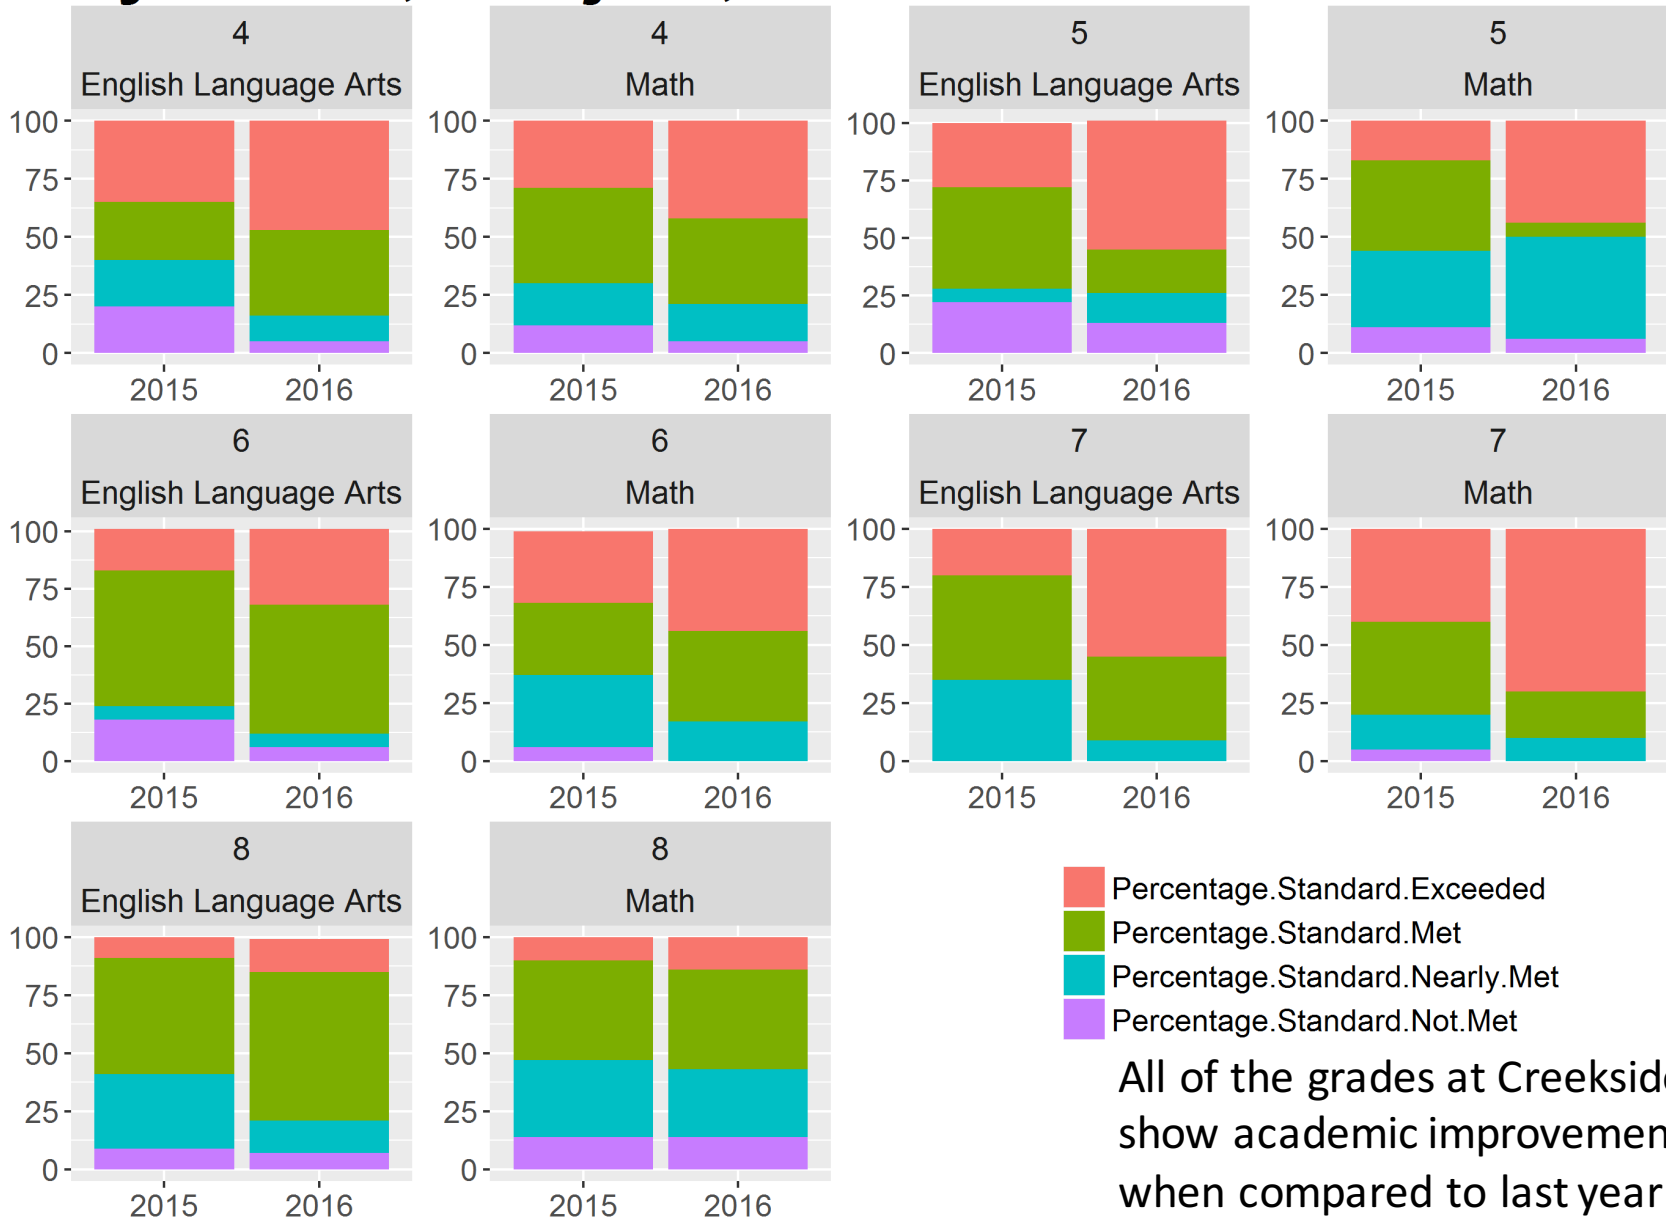

CAASPP 2016: Cohort test result comparison by Grade, Subject, and Test Year

All of the grades at Creekside show academic improvement when compared to last year!

Test Year