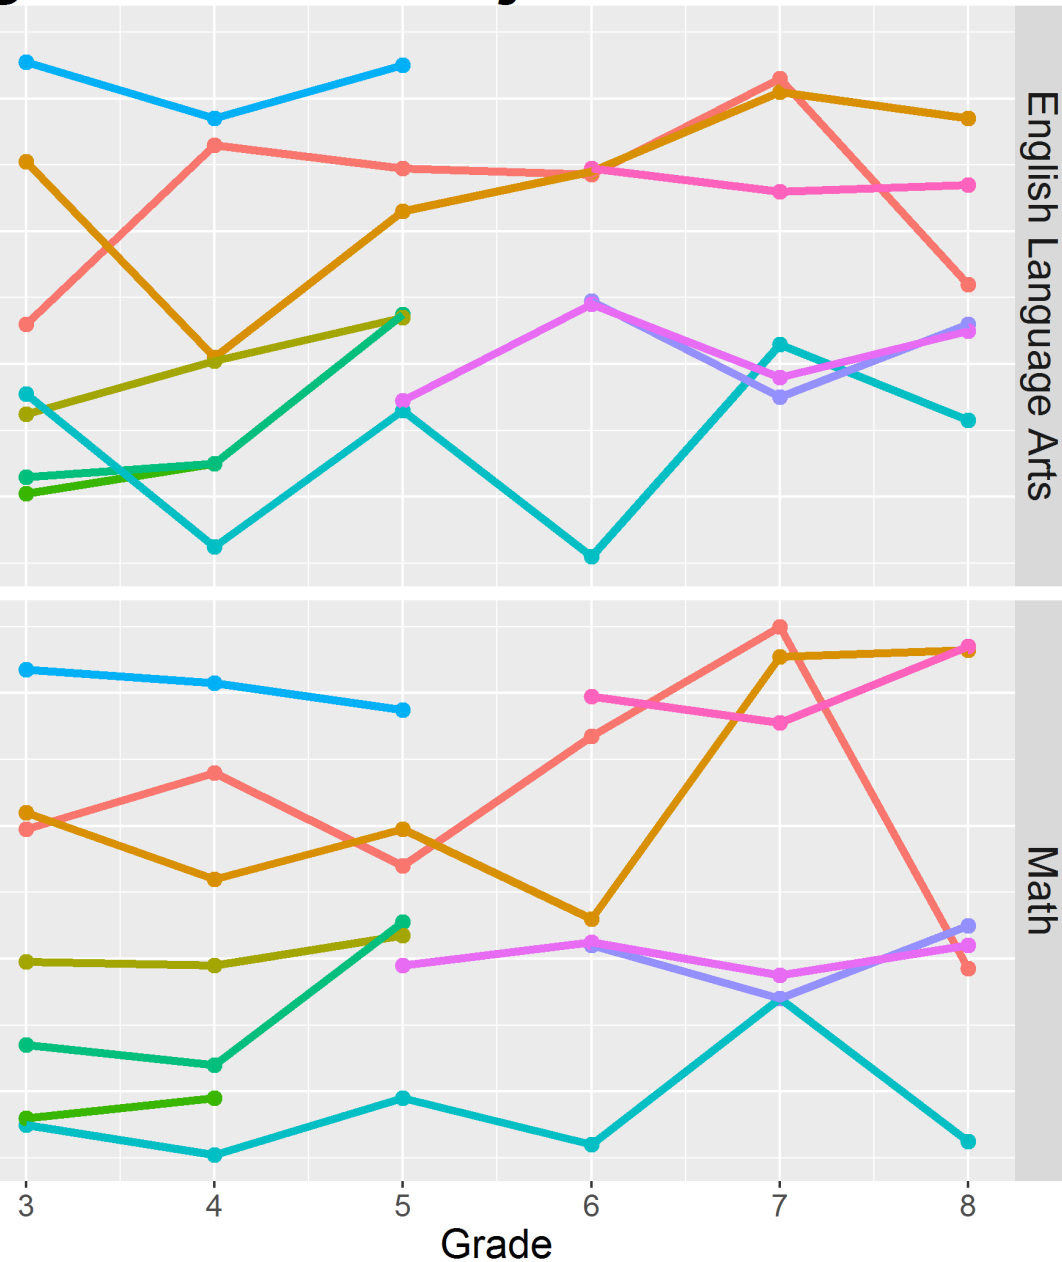

CAASPP 2016: Weighted metric by school, grade and subject

Again, Creekside is at the top almost across the board!

- Creekside Charter
- Sierra Expeditionary Learning
- Glenshire Elementary
- Tahoe Lake Elementary
- Truckee Elementary
- Forest Charter
- Duveneck Elementary
- Alder Creek Middle
- North Tahoe School
- David Starr Jordan Middle

Similar to GPA

Weighted metric =

$$\frac{3 * (\text{Percentage.Standard.Exceeded}) + 2 * (\text{Percentage.Standard.Met}) + 1 * (\text{Percentage.Standard.Nearly.Met})}{4}$$