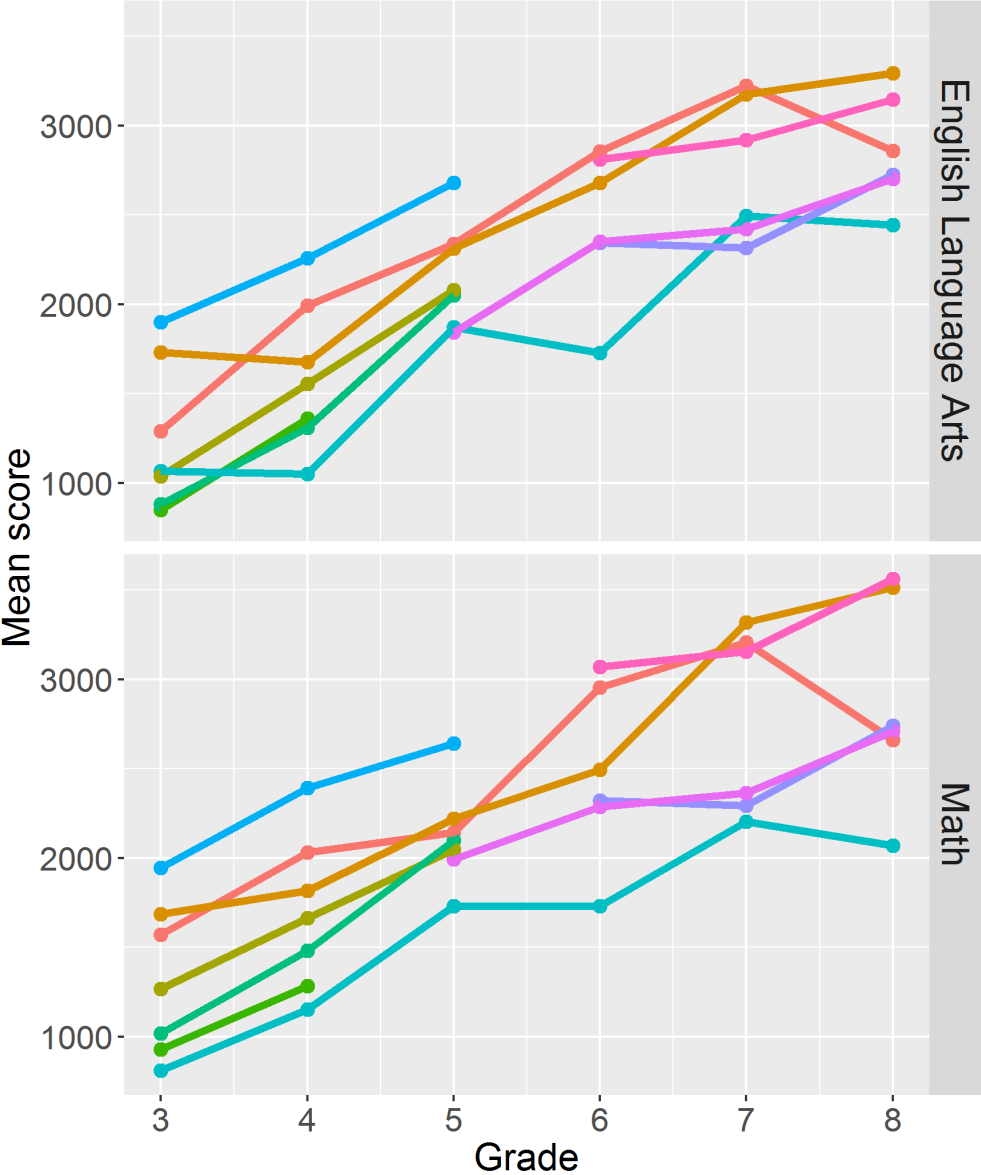

# Creekside Charter

2015/2016 State Testing Results

# CAASPP 2016: Mean scores by school, grade, and subject

Creekside mean test scores are at or above every other area school in both math and English language arts and competitive with Palo Alto schools.

- School.Name
- Creekside Charter
  - Sierra Expeditionary Learning
  - Glenshire Elementary
  - Tahoe Lake Elementary
  - Truckee Elementary
  - Forest Charter
  - Duveneck Elementary
  - Alder Creek Middle
  - North Tahoe School
  - David Starr Jordan Middle

# CAASPP 2016: Weighted metric by school, grade and subject

Again, Creekside is at the top almost across the board!

- Creekside Charter
- Sierra Expeditionary Learning
- Glenshire Elementary
- Tahoe Lake Elementary
- Truckee Elementary
- Forest Charter
- Duveneck Elementary
- Alder Creek Middle
- North Tahoe School
- David Starr Jordan Middle