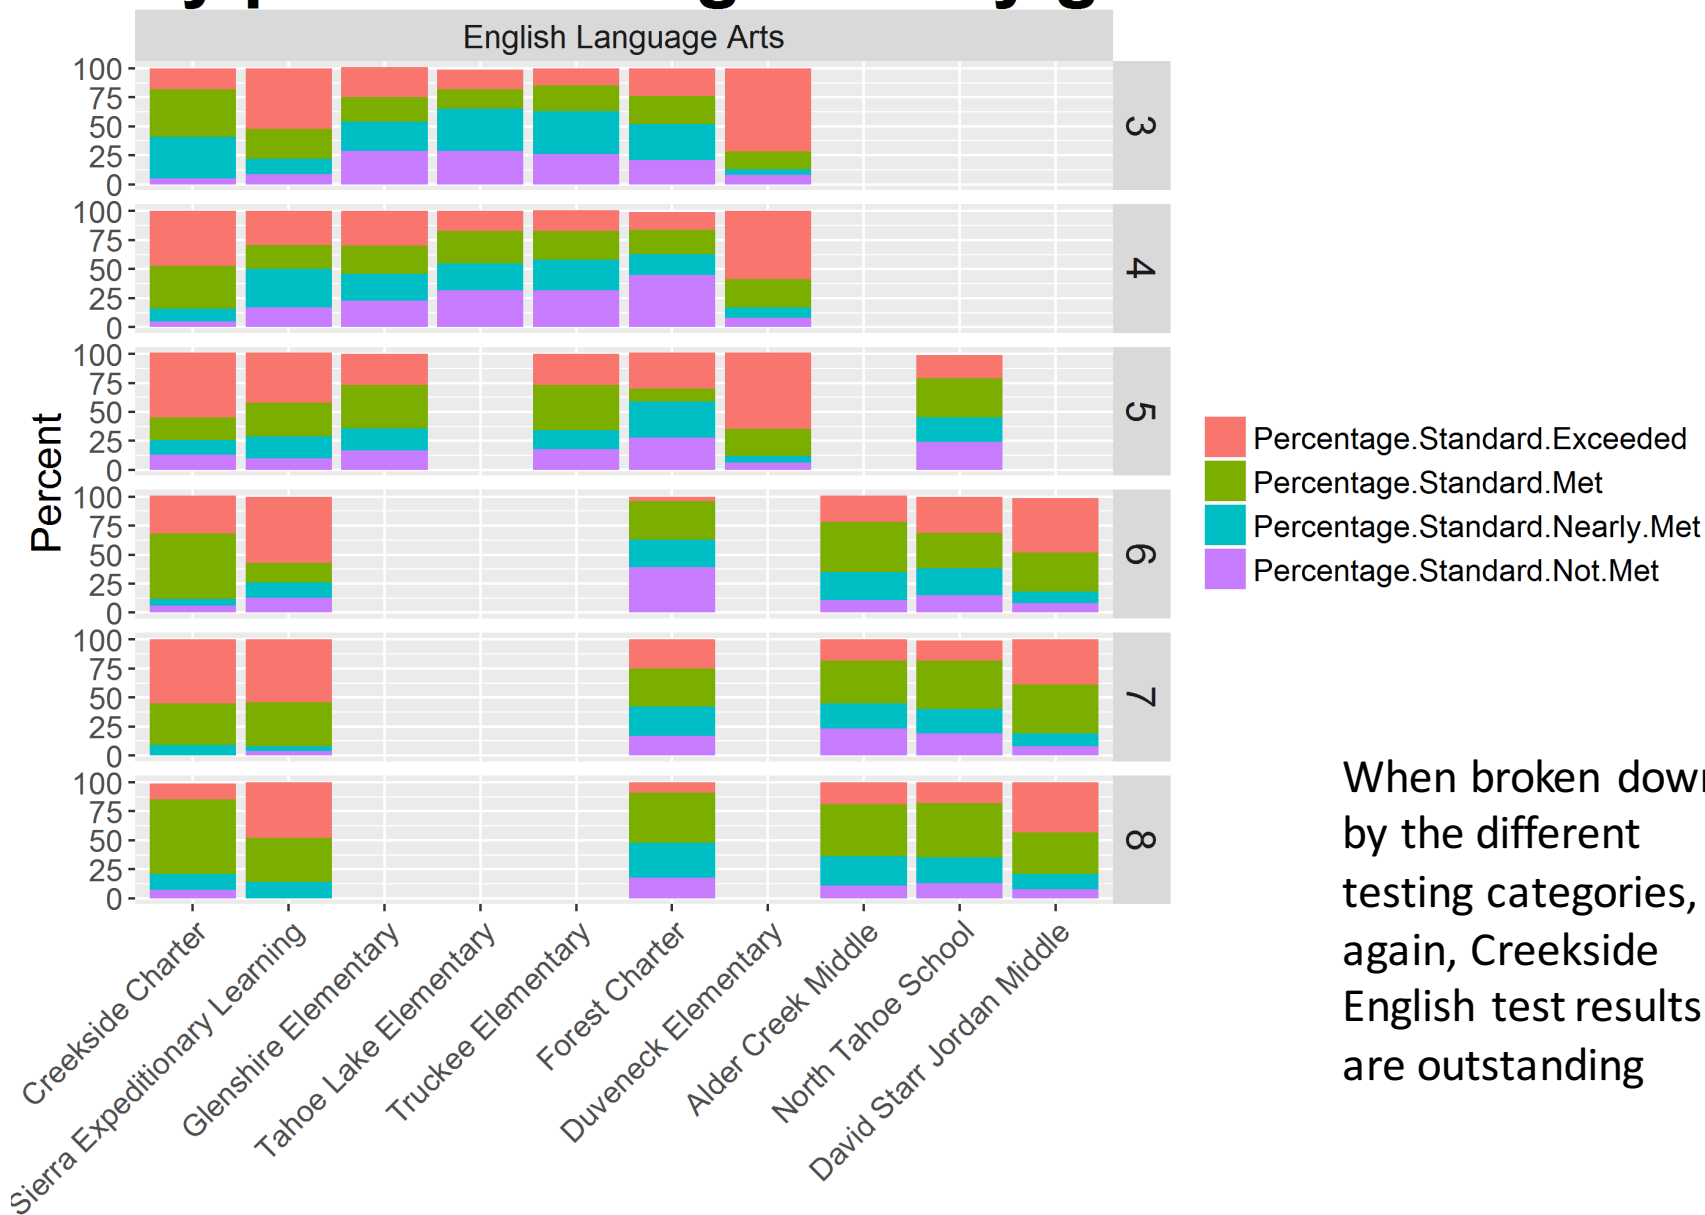

# Creekside Charter

2015/2016 State Testing Results

# CAASPP 2016: Mean scores by school, grade, and subject

Creekside mean test scores are at or above every other area school in both math and English language arts and competitive with Palo Alto schools.

# CAASPP 2016: English Language Arts result by percent categories by grade and school

When broken down by the different testing categories, again, Creekside English test results are outstanding

# CAASPP 2016: Weighted metric by school, grade and subject

Again, Creekside is at the top almost across the board!

- Creekside Charter
- Sierra Expeditionary Learning
- Glenshire Elementary
- Tahoe Lake Elementary
- Truckee Elementary
- Forest Charter
- Duveneck Elementary
- Alder Creek Middle
- North Tahoe School
- David Starr Jordan Middle