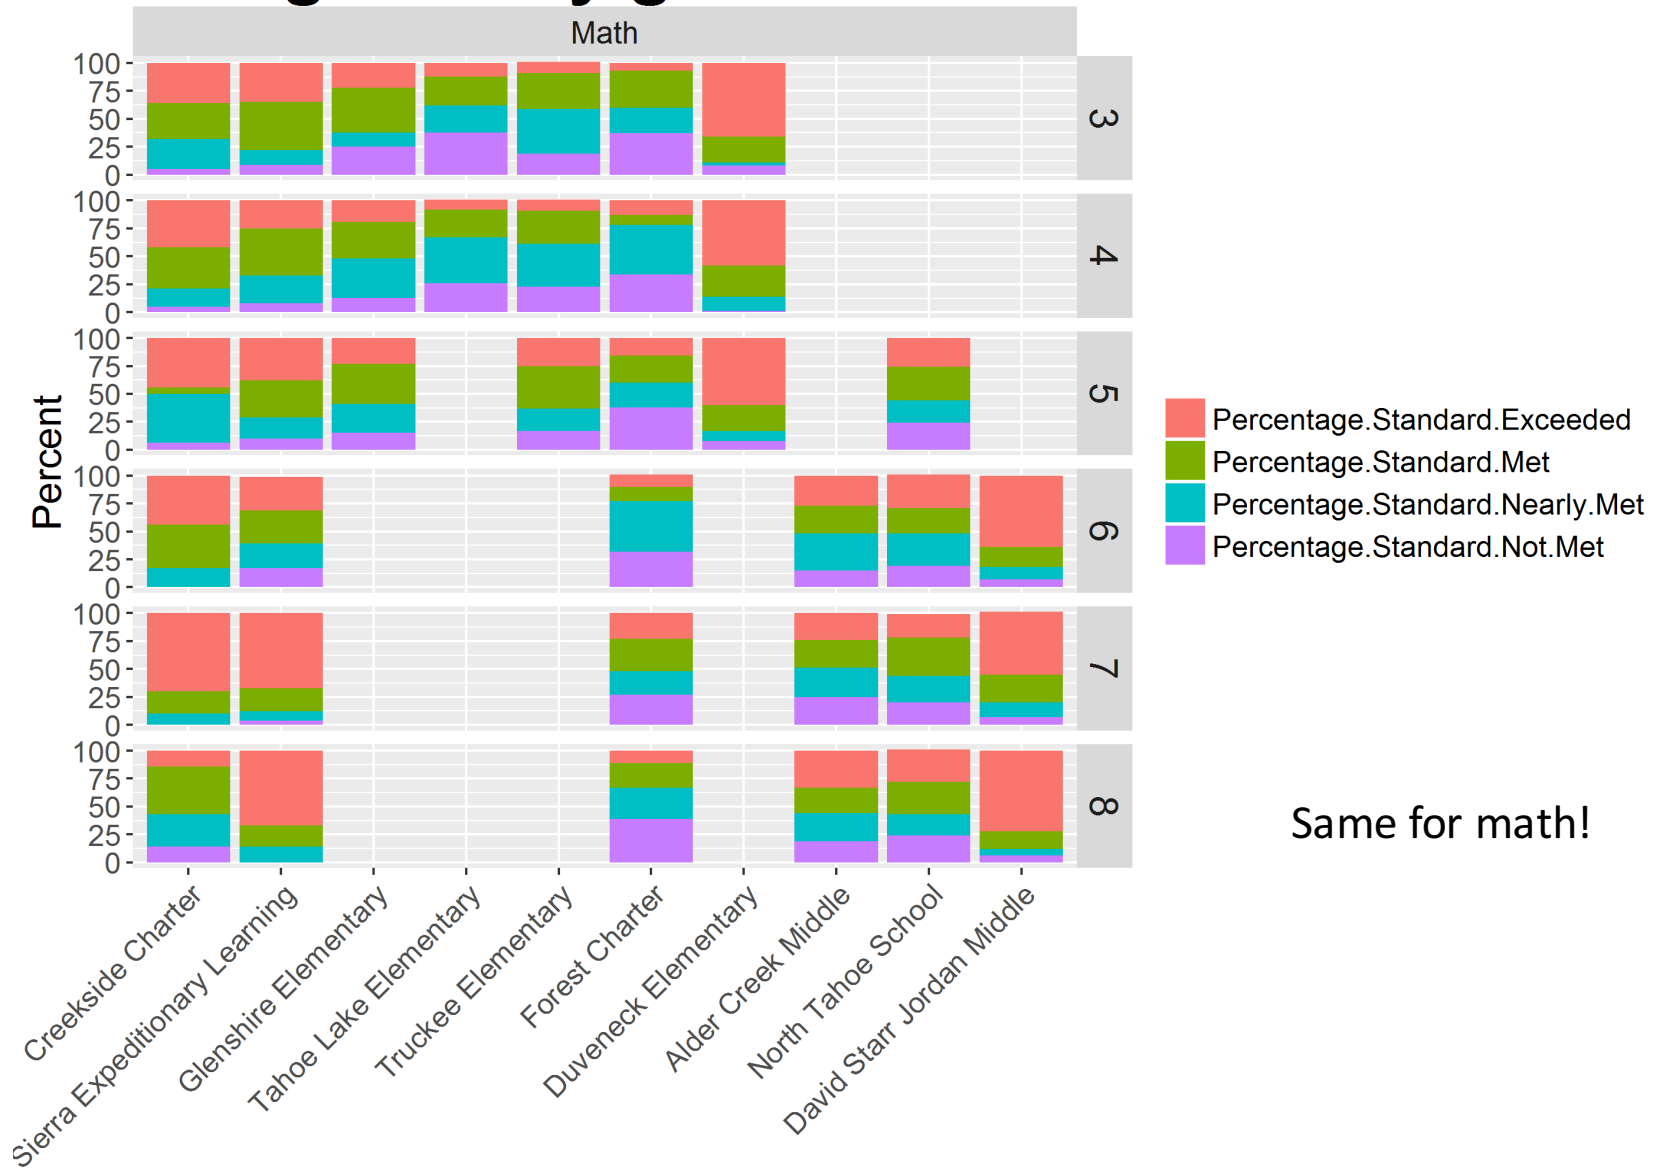

CAASPP 2016: Math results by percent categories by grade and school